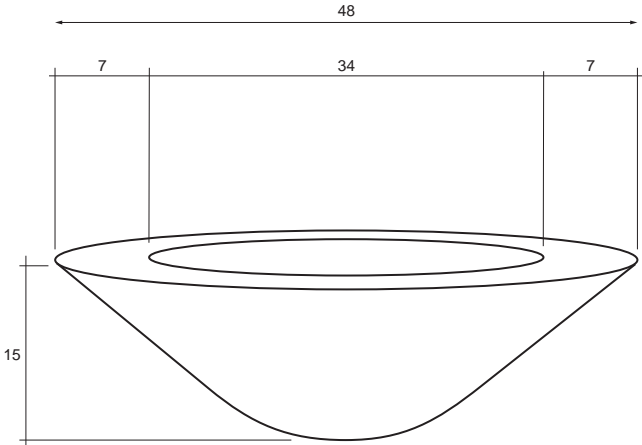

Embarcadero

995 Governor Dr. #103
El Dorado Hills, CA 95762

866 382-8600

YARDART info@yardart.com

SPECIFICATIONS

Diameter	48"
Height	15"
Surface	7"
Burner Size	18" / 65,000 BTU
Weight	225 lbs.
Fuel Source	LP or NG
Ignition	Key Valve
Materials	Glass fiber reinforced cement

Mounting Plate Included