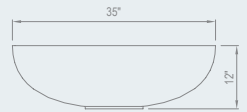

995 Governor Dr. #103
El Dorado Hills, CA 95762

866 382-8600

YARDART

info@yardart.com

lausanne planter

material fiber-cement/concrete
sizes 28" x 9" | 22 lb. | 17 gal.
35" x 12" | 44 lb. | 32 gal.
colors anthracite | gray | white | custom

995 Governor Dr. #103
El Dorado Hills, CA 95762

866 382-8600

YARDART info@yardart.com

SELECT DESIRED SIZE
(DIAMETER x HEIGHT / WEIGHT / VOLUME)

28" x 9" / 22 LBS. / 17 GAL.

35" x 12" / 44 LBS. / 32 GAL.

PLAN VIEW

ISOMETRIC VIEW

SIDE VIEW

ROUND FORMS

LAUSANNE PLANTER