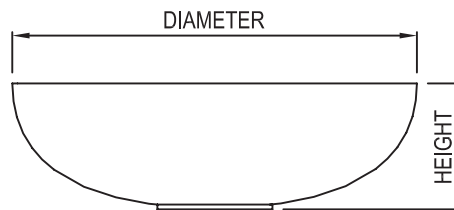

995 Governor Dr. #103
El Dorado Hills, CA 95762

866 382-8600

YARDART

info@yardart.com

lausanne planter

material fiber-cement/concrete
sizes 28" x 9" | 22 lb. | 17 gal.
35" x 12" | 44 lb. | 32 gal.
colors anthracite | gray | white | custom

995 Governor Dr. #103
El Dorado Hills, CA 95762

866 382-8600

YARDART info@yardart.com

SELECT DESIRED SIZE
(DIAMETER x HEIGHT / WEIGHT / VOLUME)

28" x 9" / 22 LBS. / 17 GAL.

35" x 12" / 44 LBS. / 32 GAL.

PLAN VIEW

ISOMETRIC VIEW

SIDE VIEW

ROUND FORMS

LAUSANNE PLANTER