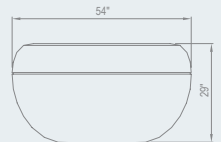

995 Governor Dr. #103
El Dorado Hills, CA 95762

866 382-8600

YARDART info@yardart.com

aladin planter

material	fiber-cement/concrete
sizes	44" x 23" 165 lb. 105 gal. 54" x 29" 276 lb. 182 gal. 66" x 34" 320 lb. 317 gal.
colors	anthracite gray white custom

Note: This planter consists of two pieces