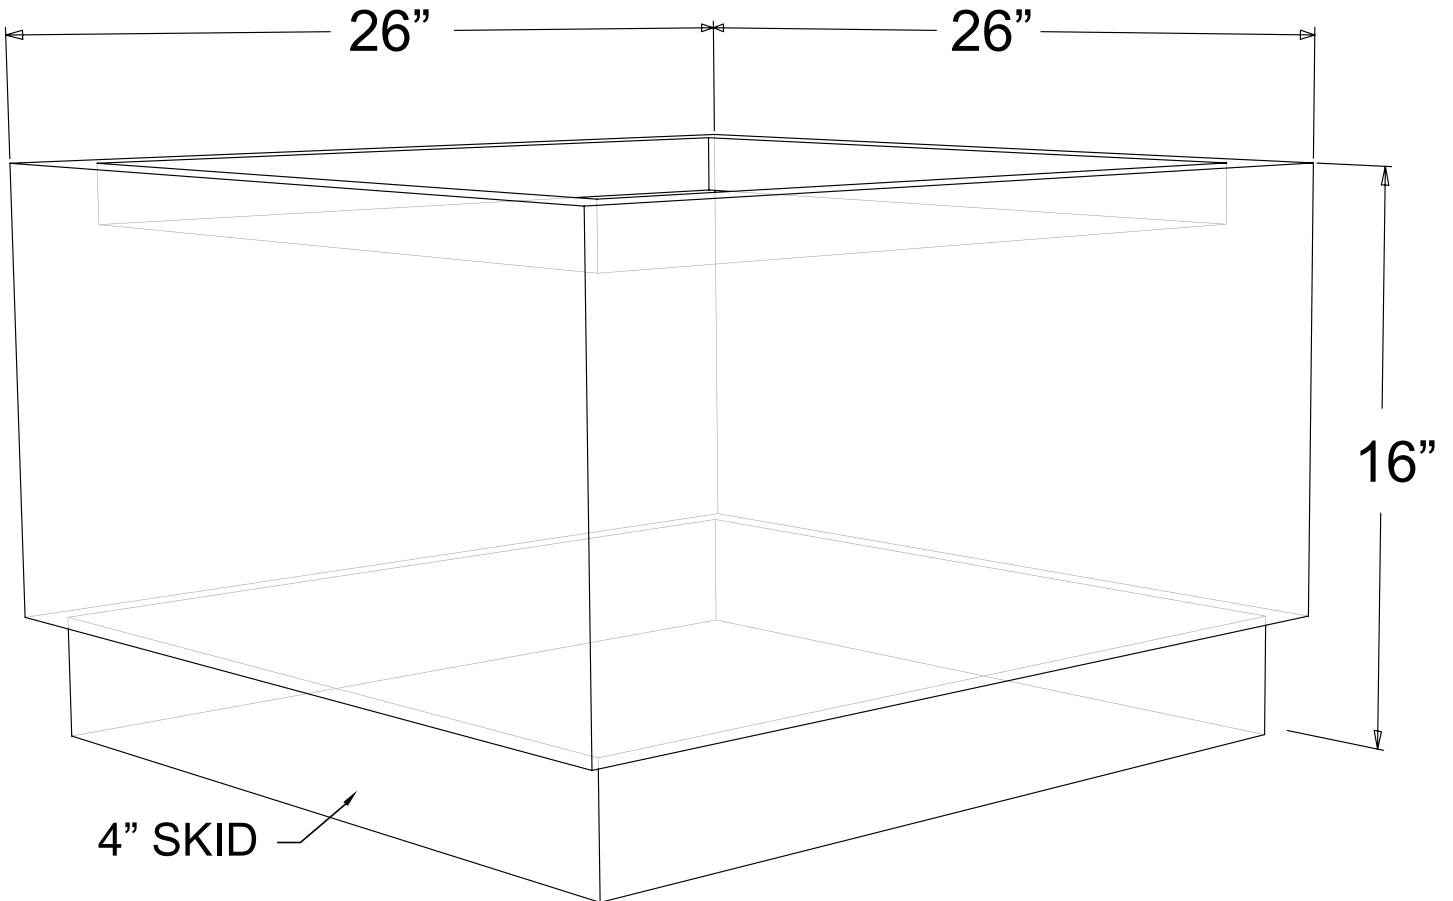

Base Planter - Small

26" X 26" X 16"

Weight - Steel : 65 lbs. Aluminum : 28 lbs.

Capacity : 3.75 cubic feet

995 Governor Dr. #103
El Dorado Hills, CA 95762

866 382-8600

YARDART info@yardart.com

Base Planter - Large

30" X 30" X 20"

Weight - Steel : 85 lbs. Aluminum : 36 lbs.

Capacity : 6.75 cubic feet

995 Governor Dr. #103
El Dorado Hills, CA 95762

866 382-8600

YARDART info@yardart.com