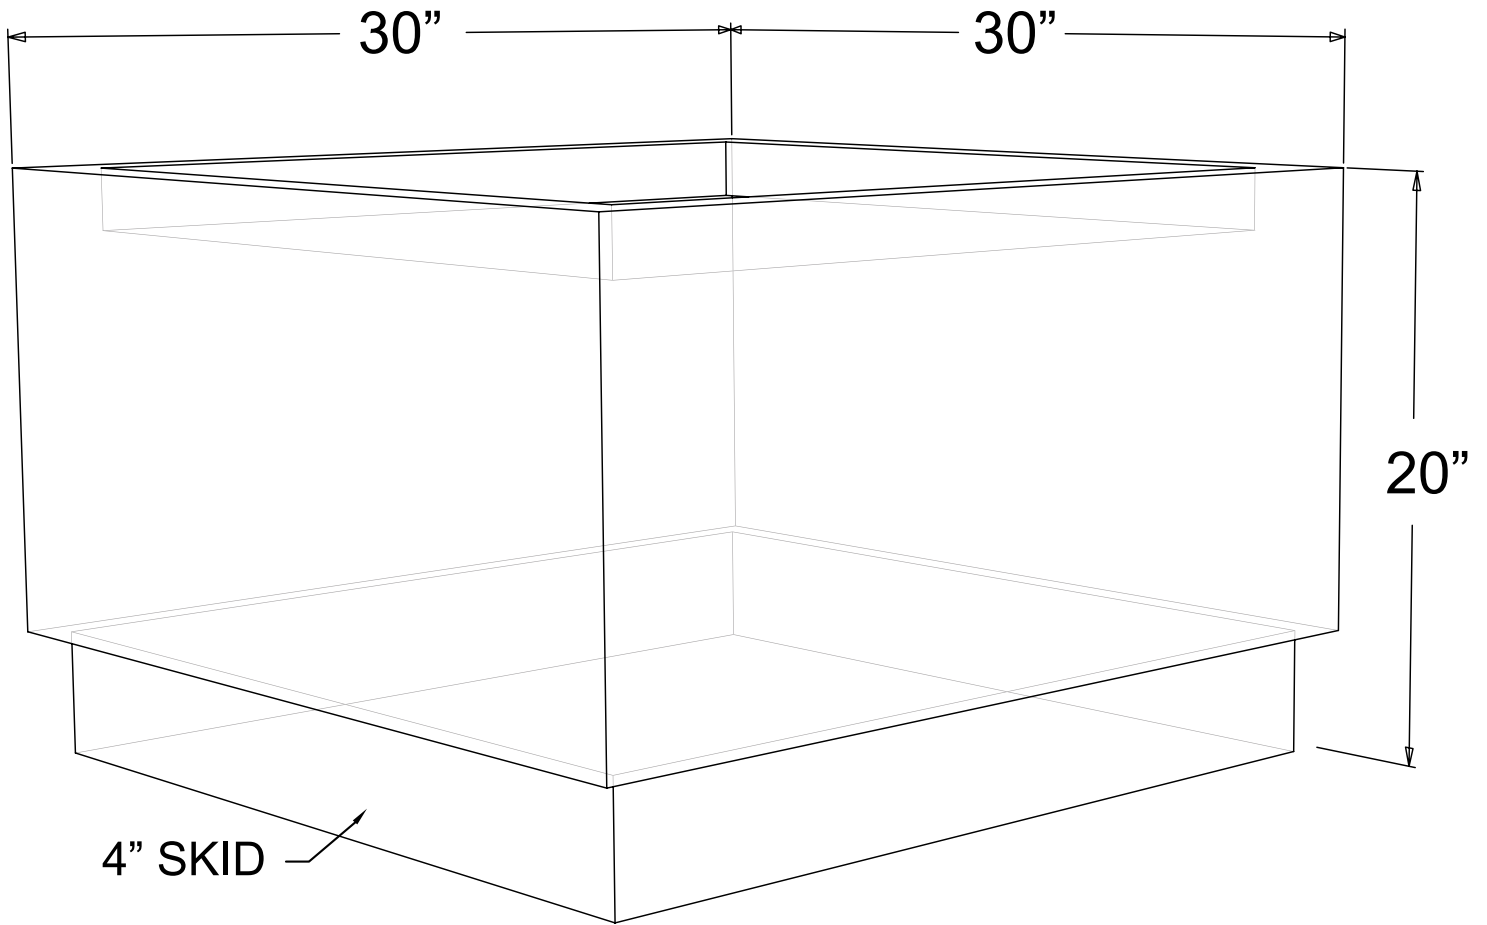

Base Planter - Small

26" X 26" X 16"

Weight - Steel : 65 lbs. Aluminum : 28 lbs.

Capacity : 3.75 cubic feet

995 Governor Dr. #103
El Dorado Hills, CA 95762

866 382-8600

YARDART info@yardart.com

Base Planter - Large

30" X 30" X 20"

Weight - Steel : 85 lbs. Aluminum : 36 lbs.

Capacity : 6.75 cubic feet

995 Governor Dr. #103
El Dorado Hills, CA 95762

866 382-8600

YARDART info@yardart.com