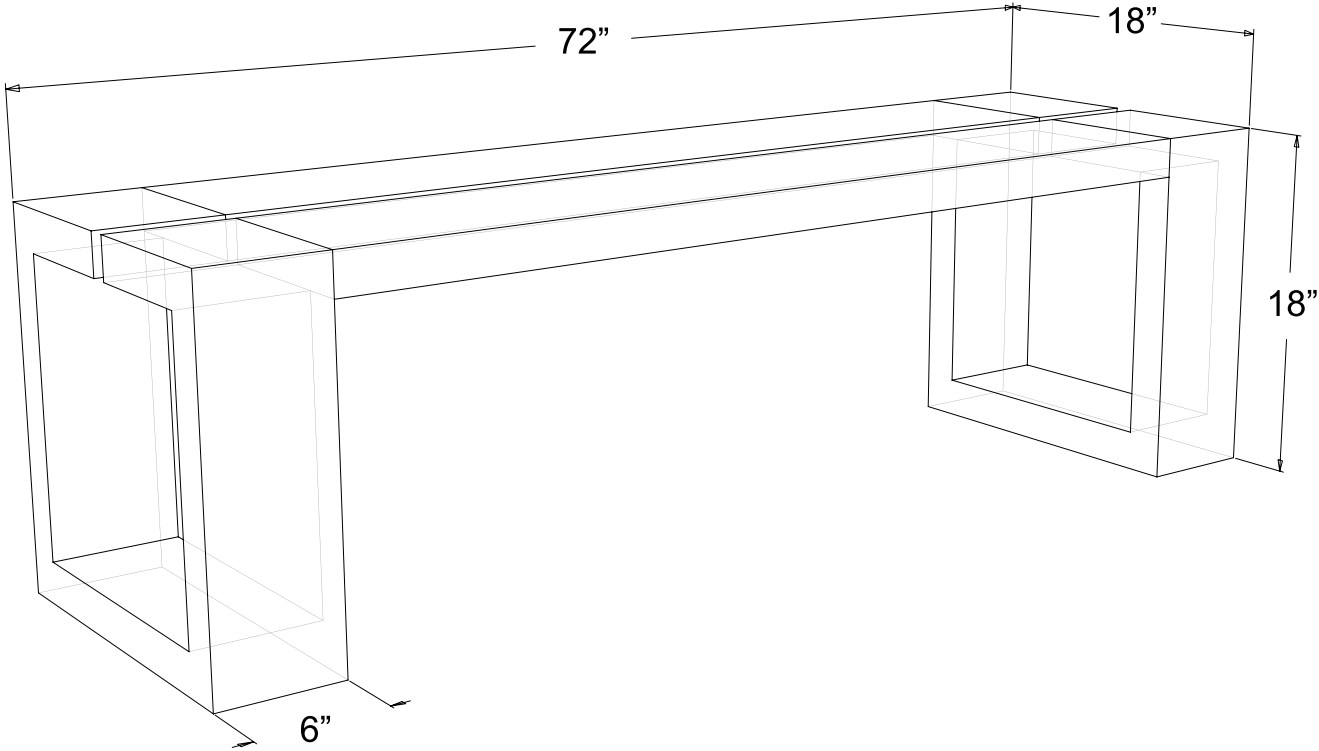

Channel Bench

72"L X 18"W X 18"H

Weight - Steel : 185 lbs. Aluminum : 98 lbs.

995 Governor Dr. #103
El Dorado Hills, CA 95762

866 382-8600

YARDART info@yardart.com