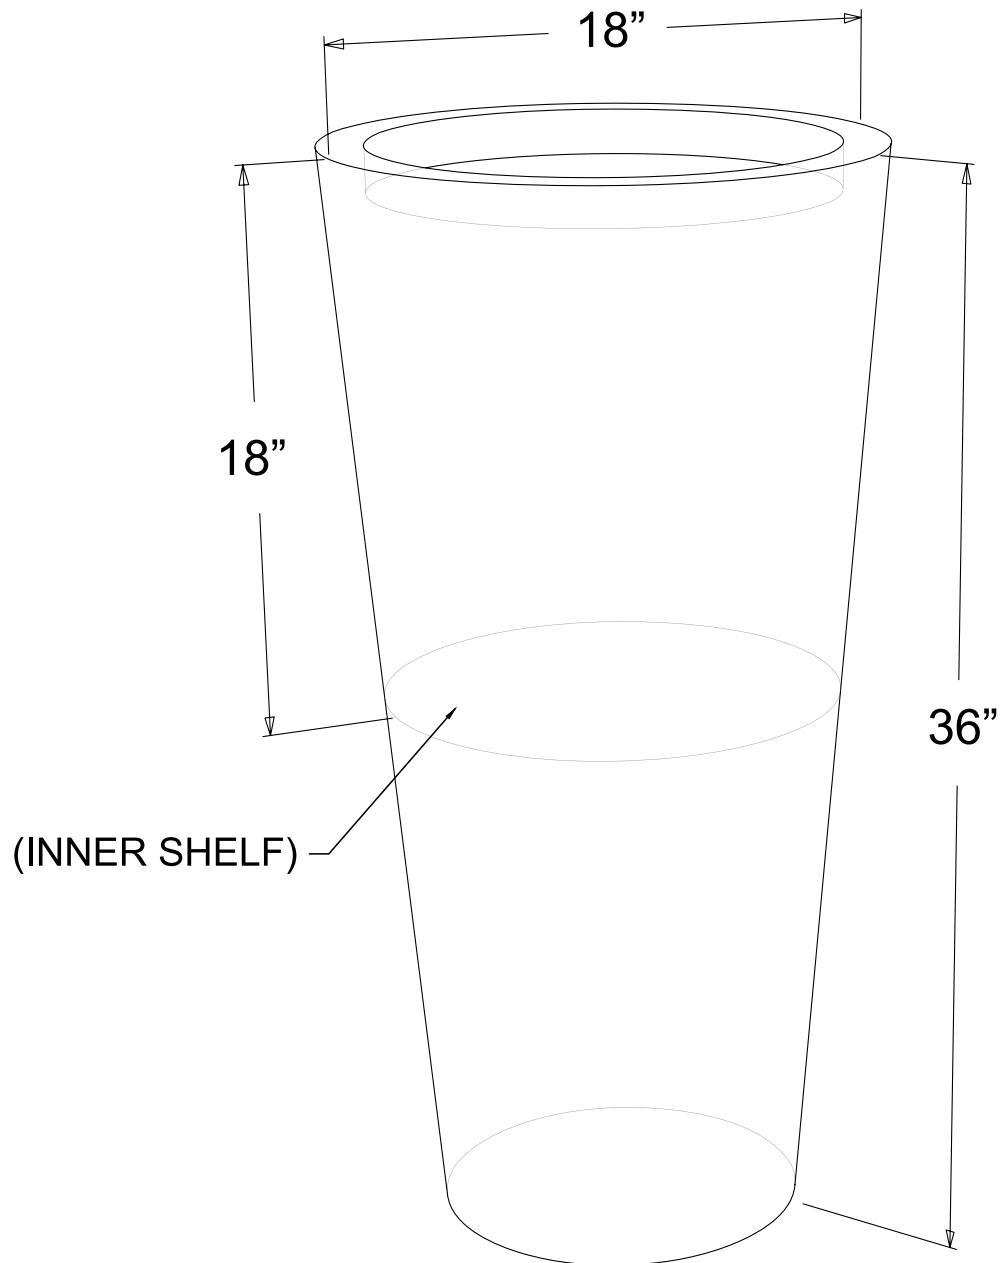

# Cone Planter - Small

18" Diameter X 32"H

Weight - Steel : 46 lbs. Aluminum : 24 lbs.

Capacity : 2 cubic feet

995 Governor Dr. #103  
El Dorado Hills, CA 95762

866 382-8600

**YARDART** info@yardart.com

# Cone Planter - Medium

18" Diameter X 36"H

Weight - Steel : 51 lbs. Aluminum : 22 lbs.

Capacity : 2 cubic feet

995 Governor Dr. #103  
El Dorado Hills, CA 95762

866 382-8600

**YARDART** info@yardart.com

# Cone Planter - Large

18" Diameter X 40"H

Weight - Steel : 56 lbs. Aluminum : 24 lbs.

Capacity : 2 cubic feet

995 Governor Dr. #103  
El Dorado Hills, CA 95762

866 382-8600

**YARDART** info@yardart.com