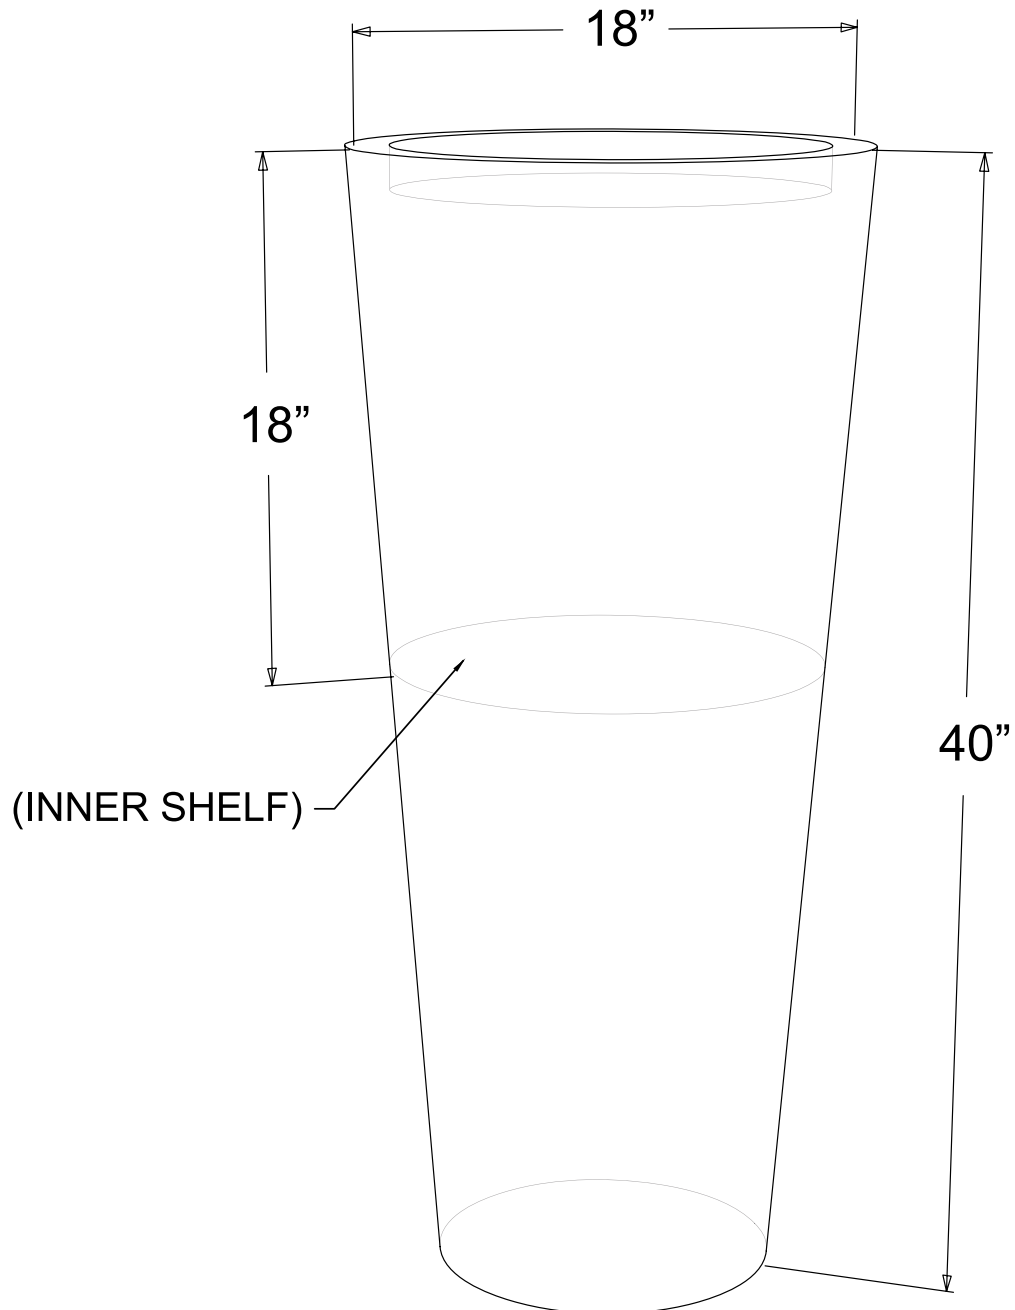

# Cone Planter - Small

18" Diameter X 32"H

Weight - Steel : 46 lbs. Aluminum : 24 lbs.

Capacity : 2 cubic feet

995 Governor Dr. #103  
El Dorado Hills, CA 95762

866 382-8600

**YARDART** info@yardart.com

# Cone Planter - Medium

18" Diameter X 36"H

Weight - Steel : 51 lbs. Aluminum : 22 lbs.

Capacity : 2 cubic feet

995 Governor Dr. #103  
El Dorado Hills, CA 95762

866 382-8600

**YARDART** info@yardart.com

# Cone Planter - Large

18" Diameter X 40"H

Weight - Steel : 56 lbs. Aluminum : 24 lbs.

Capacity : 2 cubic feet

995 Governor Dr. #103  
El Dorado Hills, CA 95762

866 382-8600

**YARDART** info@yardart.com