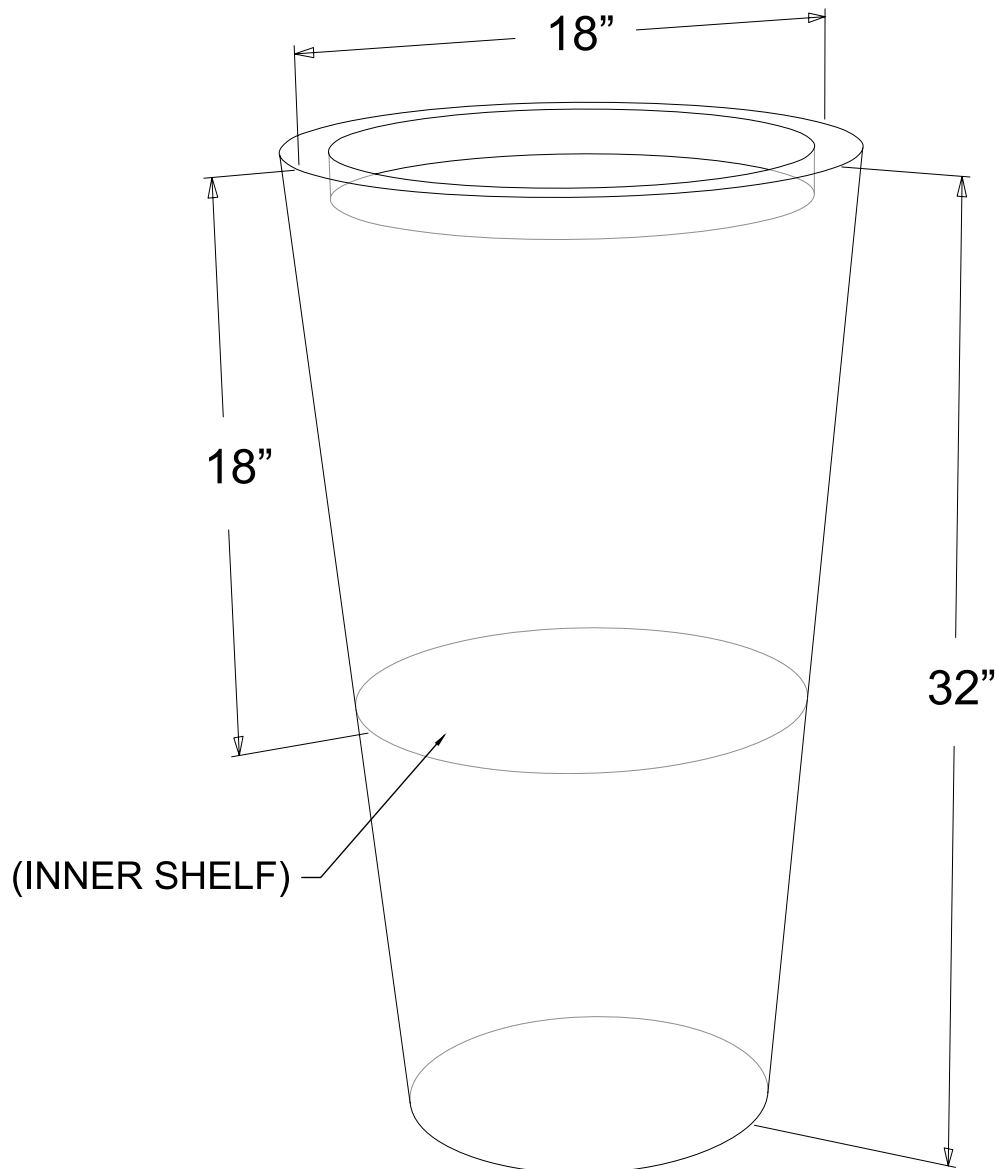

# Cone Planter - Small

18" Diameter X 32"H

Weight - Steel : 46 lbs. Aluminum : 24 lbs.

Capacity : 2 cubic feet

995 Governor Dr. #103  
El Dorado Hills, CA 95762

866 382-8600

**YARDART** info@yardart.com

# Cone Planter - Medium

18" Diameter X 36"H

Weight - Steel : 51 lbs. Aluminum : 22 lbs.

Capacity : 2 cubic feet

995 Governor Dr. #103  
El Dorado Hills, CA 95762

866 382-8600

**YARDART** info@yardart.com

# Cone Planter - Large

18" Diameter X 40"H

Weight - Steel : 56 lbs. Aluminum : 24 lbs.

Capacity : 2 cubic feet

995 Governor Dr. #103  
El Dorado Hills, CA 95762

866 382-8600

**YARDART** info@yardart.com