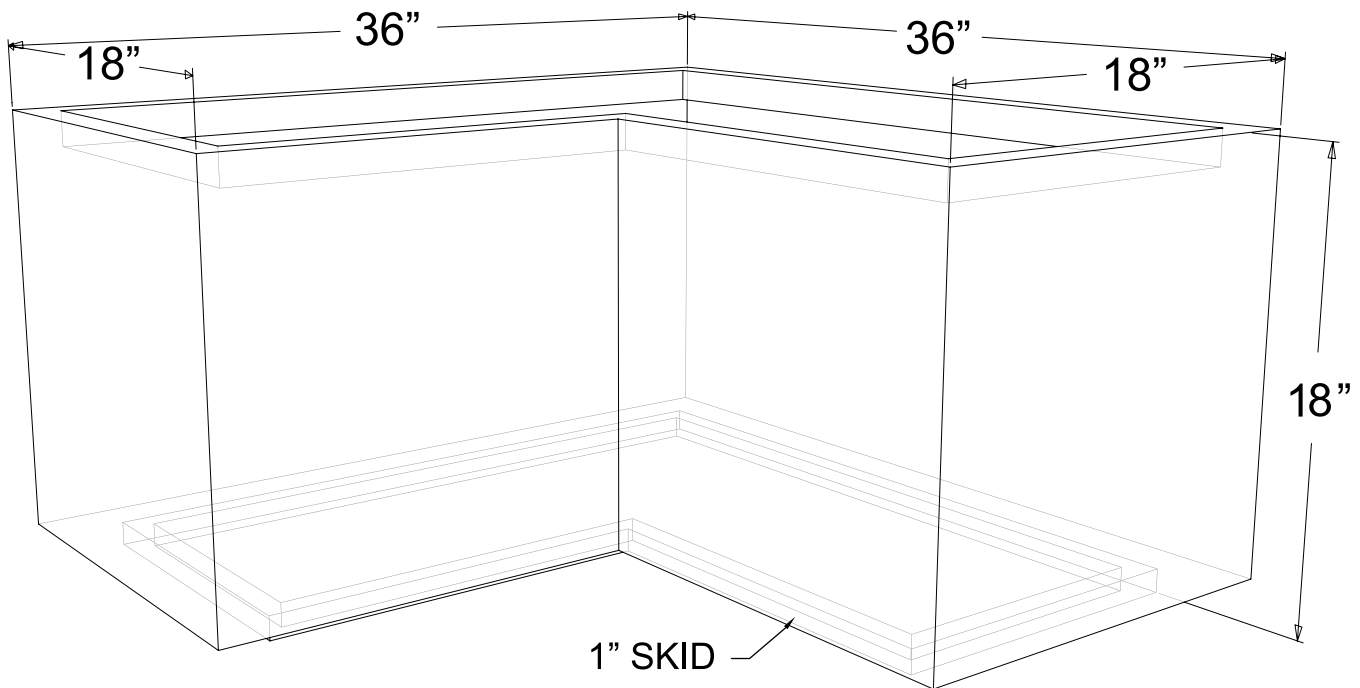

Corner Planter - Low

34"L X 34"W X 14"H

Weight - Steel : 52 lbs. Aluminum : 24 lbs.

Capacity : 5.25 cubic feet

995 Governor Dr. #103
El Dorado Hills, CA 95762

866 382-8600

YARDART info@yardart.com

Corner Planter - Mid

36"L X 18"W X 18"H

Weight - Steel : 93 lbs. Aluminum : 41 lbs.

Capacity : 9.25 cubic feet

YARDART info@yardart.com

995 Governor Dr. #103
El Dorado Hills, CA 95762

866 382-8600

Corner Planter - Tall

38"L X 20"W X 24"H

Weight - Steel : 102 lbs. Aluminum : 60 lbs.

Capacity : 14.5 cubic feet

YARDART

995 Governor Dr. #103
El Dorado Hills, CA 95762

866 382-8600

info@yardart.com