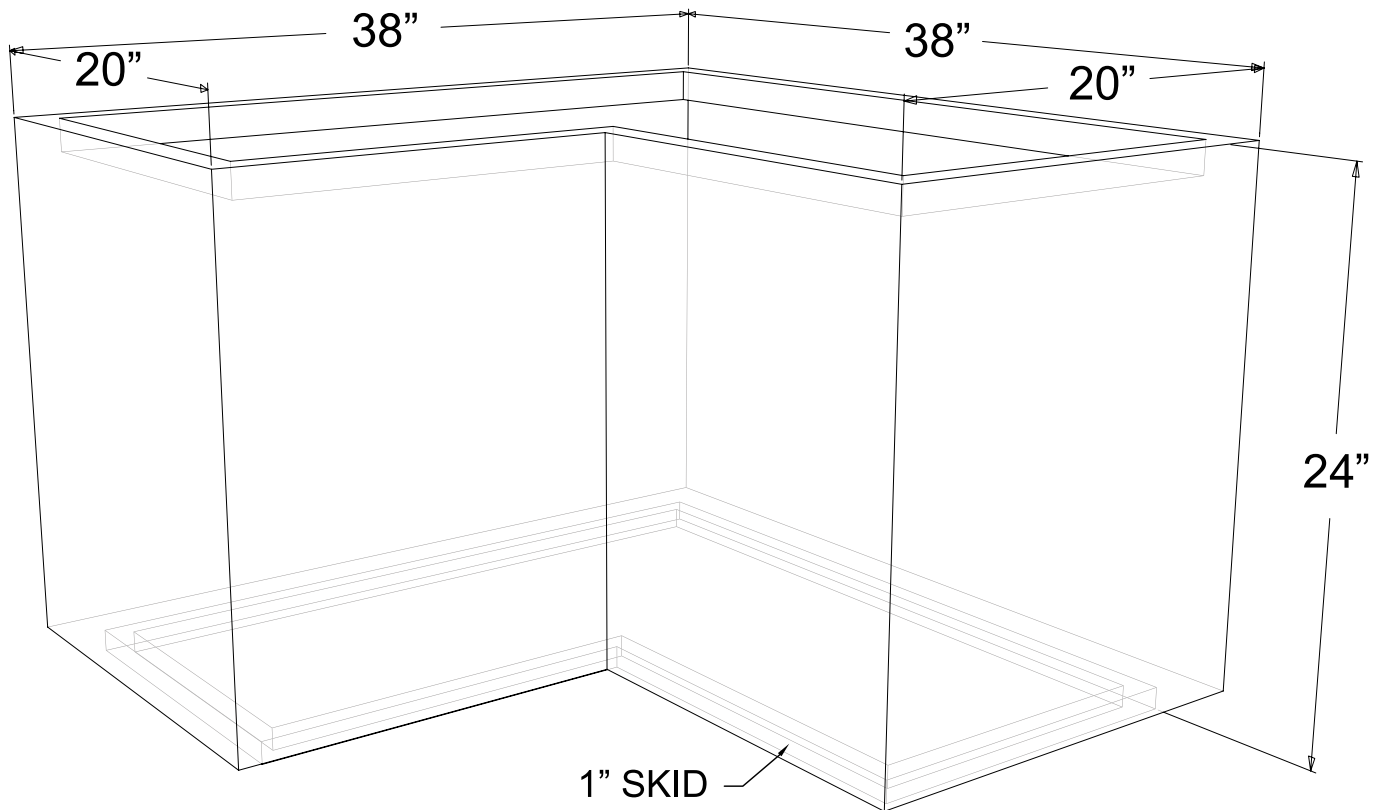

Corner Planter - Low

34"L X 34"W X 14"H

Weight - Steel : 52 lbs. Aluminum : 24 lbs.

Capacity : 5.25 cubic feet

995 Governor Dr. #103
El Dorado Hills, CA 95762

866 382-8600

YARDART info@yardart.com

Corner Planter - Mid

36"L X 18"W X 18"H

Weight - Steel : 93 lbs. Aluminum : 41 lbs.

Capacity : 9.25 cubic feet

YARDART info@yardart.com

995 Governor Dr. #103
El Dorado Hills, CA 95762

866 382-8600

Corner Planter - Tall

38"L X 20"W X 24"H

Weight - Steel : 102 lbs. Aluminum : 60 lbs.

Capacity : 14.5 cubic feet

YARDART

995 Governor Dr. #103
El Dorado Hills, CA 95762

866 382-8600

info@yardart.com