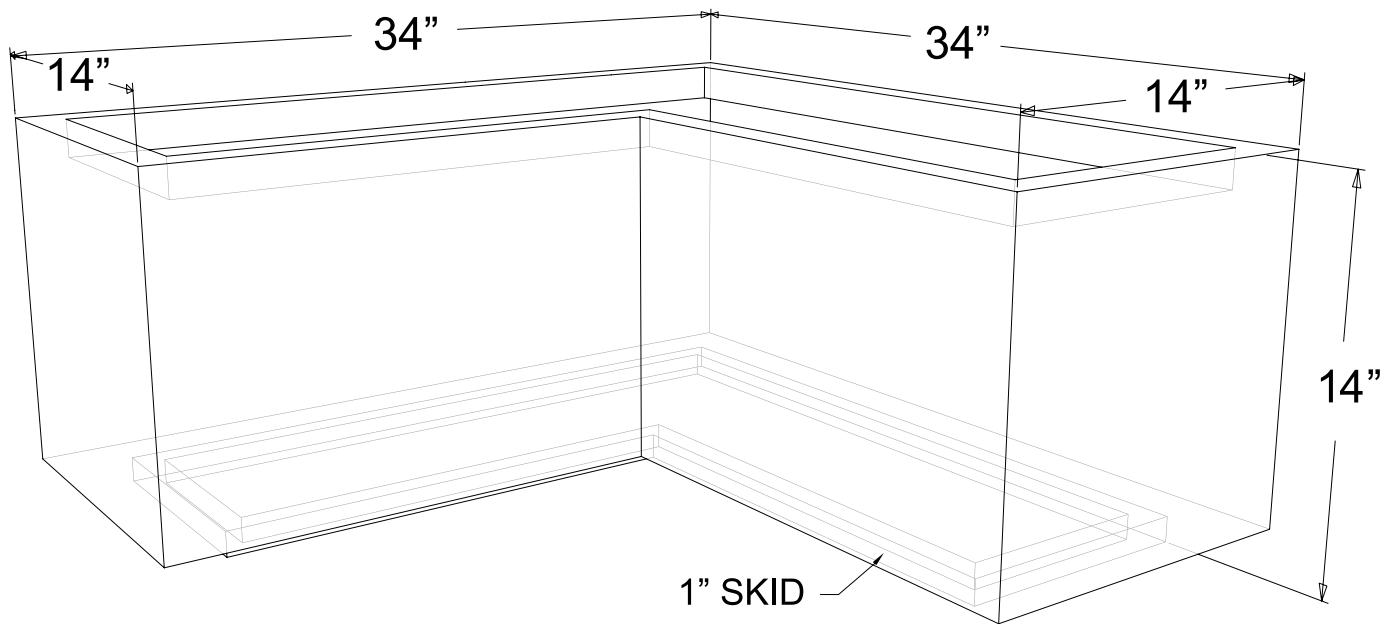

Corner Planter - Low

34"L X 34"W X 14"H

Weight - Steel : 52 lbs. Aluminum : 24 lbs.

Capacity : 5.25 cubic feet

995 Governor Dr. #103
El Dorado Hills, CA 95762

866 382-8600

YARDART info@yardart.com

Corner Planter - Mid

36"L X 18"W X 18"H

Weight - Steel : 93 lbs. Aluminum : 41 lbs.

Capacity : 9.25 cubic feet

YARDART info@yardart.com

995 Governor Dr. #103
El Dorado Hills, CA 95762

866 382-8600

Corner Planter - Tall

38"L X 20"W X 24"H

Weight - Steel : 102 lbs. Aluminum : 60 lbs.

Capacity : 14.5 cubic feet

YARDART

995 Governor Dr. #103
El Dorado Hills, CA 95762

866 382-8600

info@yardart.com