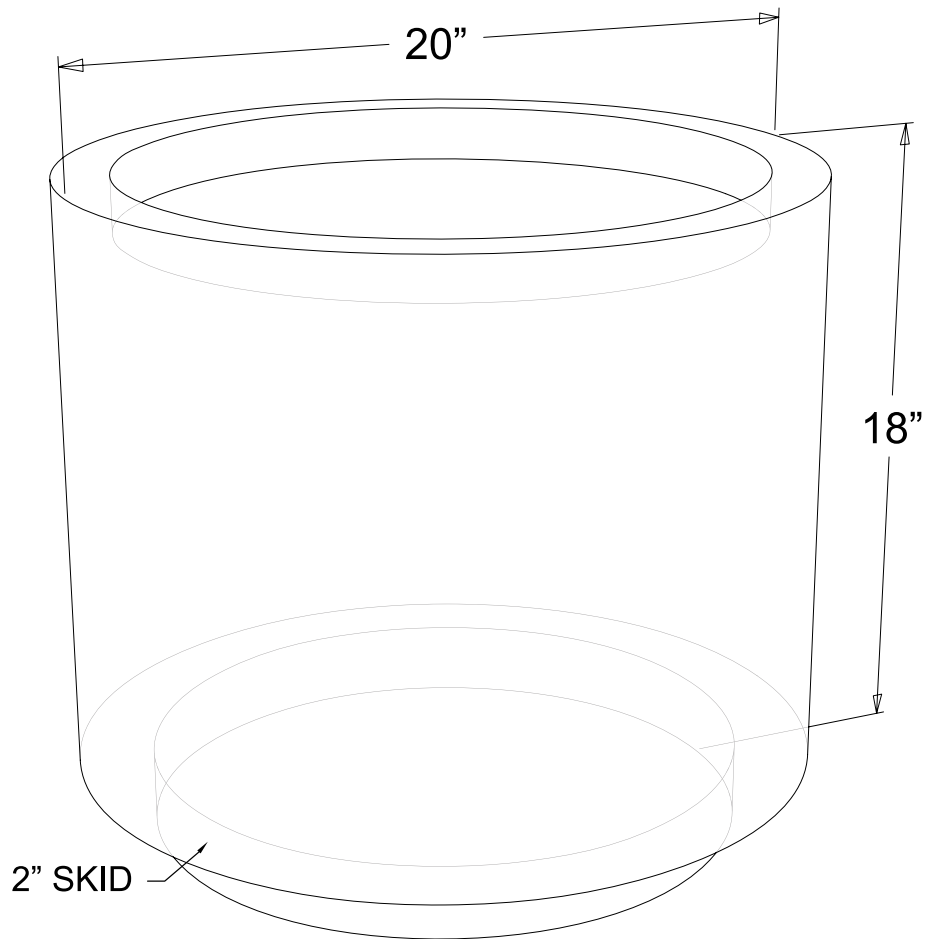

Cylinder Planter - Small

20" Diameter X 18"H

Weight - Steel : 32 lbs. Aluminum : 17 lbs.

Capacity : 2.5 cubic feet

YARDART

995 Governor Dr. #103
El Dorado Hills, CA 95762

866 382-8600

info@yardart.com

Cylinder Planter - Medium

25" Diameter X 20"H

Weight - Steel : 46 lbs. Aluminum : 24 lbs.

Capacity : 4.5 cubic feet

YARDART

995 Governor Dr. #103
El Dorado Hills, CA 95762

866 382-8600

info@yardart.com

Cylinder Planter - Large

30" Diameter X 22"H

Weight - Steel : 62 lbs. Aluminum : 32 lbs.

Capacity : 7.5 cubic feet

YARDART

995 Governor Dr. #103
El Dorado Hills, CA 95762

866 382-8600

info@yardart.com