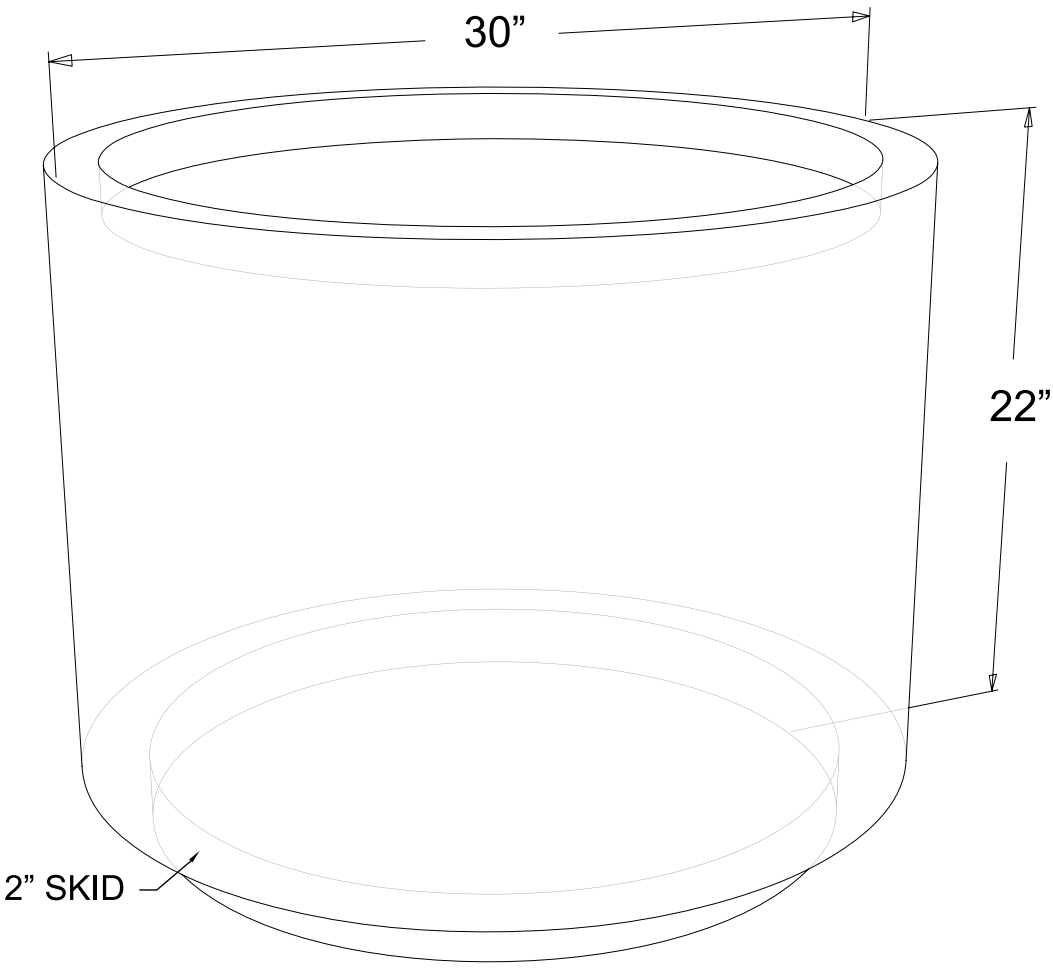

Cylinder Planter - Small

20" Diameter X 18"H

Weight - Steel : 32 lbs. Aluminum : 17 lbs.

Capacity : 2.5 cubic feet

YARDART

995 Governor Dr. #103
El Dorado Hills, CA 95762

866 382-8600

info@yardart.com

Cylinder Planter - Medium

25" Diameter X 20"H

Weight - Steel : 46 lbs. Aluminum : 24 lbs.

Capacity : 4.5 cubic feet

YARDART

995 Governor Dr. #103
El Dorado Hills, CA 95762

866 382-8600

info@yardart.com

Cylinder Planter - Large

30" Diameter X 22"H

Weight - Steel : 62 lbs. Aluminum : 32 lbs.

Capacity : 7.5 cubic feet

YARDART

995 Governor Dr. #103
El Dorado Hills, CA 95762

866 382-8600

info@yardart.com