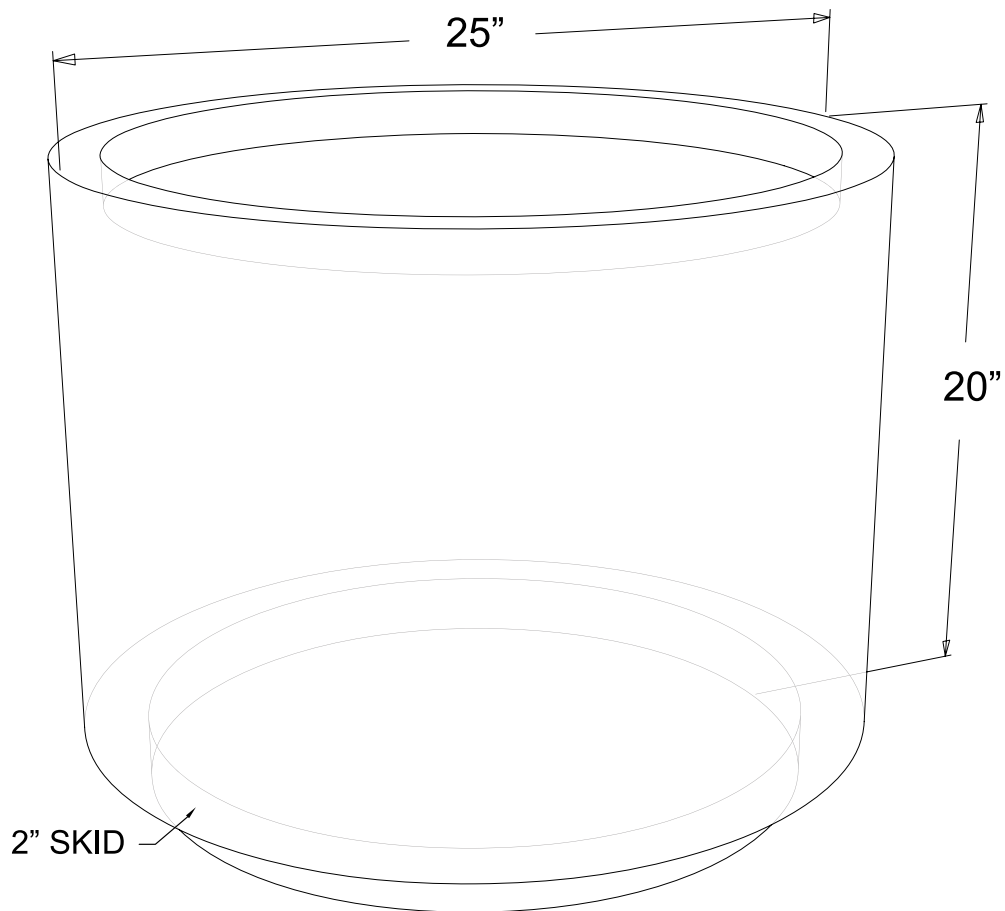

Cylinder Planter - Small

20" Diameter X 18"H

Weight - Steel : 32 lbs. Aluminum : 17 lbs.

Capacity : 2.5 cubic feet

YARDART

995 Governor Dr. #103
El Dorado Hills, CA 95762

866 382-8600

info@yardart.com

Cylinder Planter - Medium

25" Diameter X 20"H

Weight - Steel : 46 lbs. Aluminum : 24 lbs.

Capacity : 4.5 cubic feet

YARDART

995 Governor Dr. #103
El Dorado Hills, CA 95762

866 382-8600

info@yardart.com

Cylinder Planter - Large

30" Diameter X 22"H

Weight - Steel : 62 lbs. Aluminum : 32 lbs.

Capacity : 7.5 cubic feet

YARDART

995 Governor Dr. #103
El Dorado Hills, CA 95762

866 382-8600

info@yardart.com