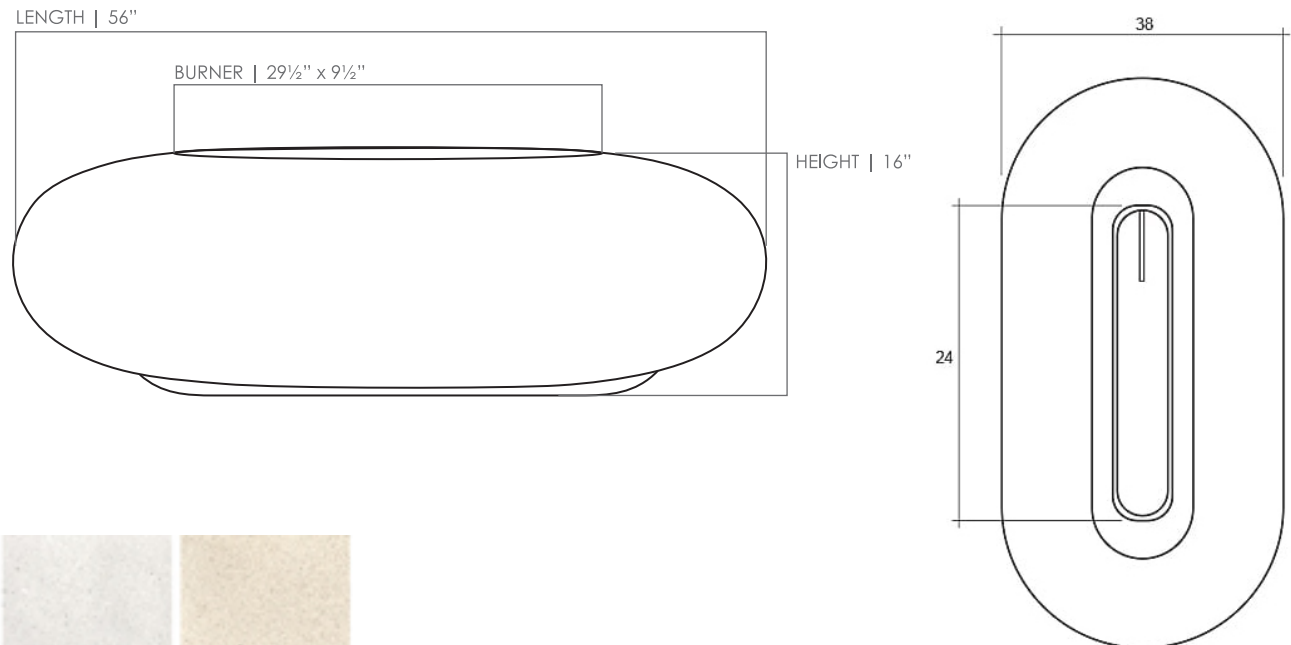

FIRE FEATURES

PEBBLE

995 Governor Dr. #103
El Dorado Hills, CA 95762

866 382-8600

YARDART info@yardart.com

SPECIFICATIONS

Width	38"
Length	56"
Height	16"
Burner Size	33¾" x 16" / 65,000 BTU
Weight	350 lbs.
Fuel Source	LP or NG
Ignition	Key Valve
Materials	Glass fiber reinforced cement

*CSA listed burner, stainless steel insert. Installation instructions & nylon lifting strap included. 24 Month warranty.

Included Media:
¾" Lava Rock

AVAILABLE COLORS

PEWTER

NATURAL

CAFE

EBONY

ULTRA

COASTAL