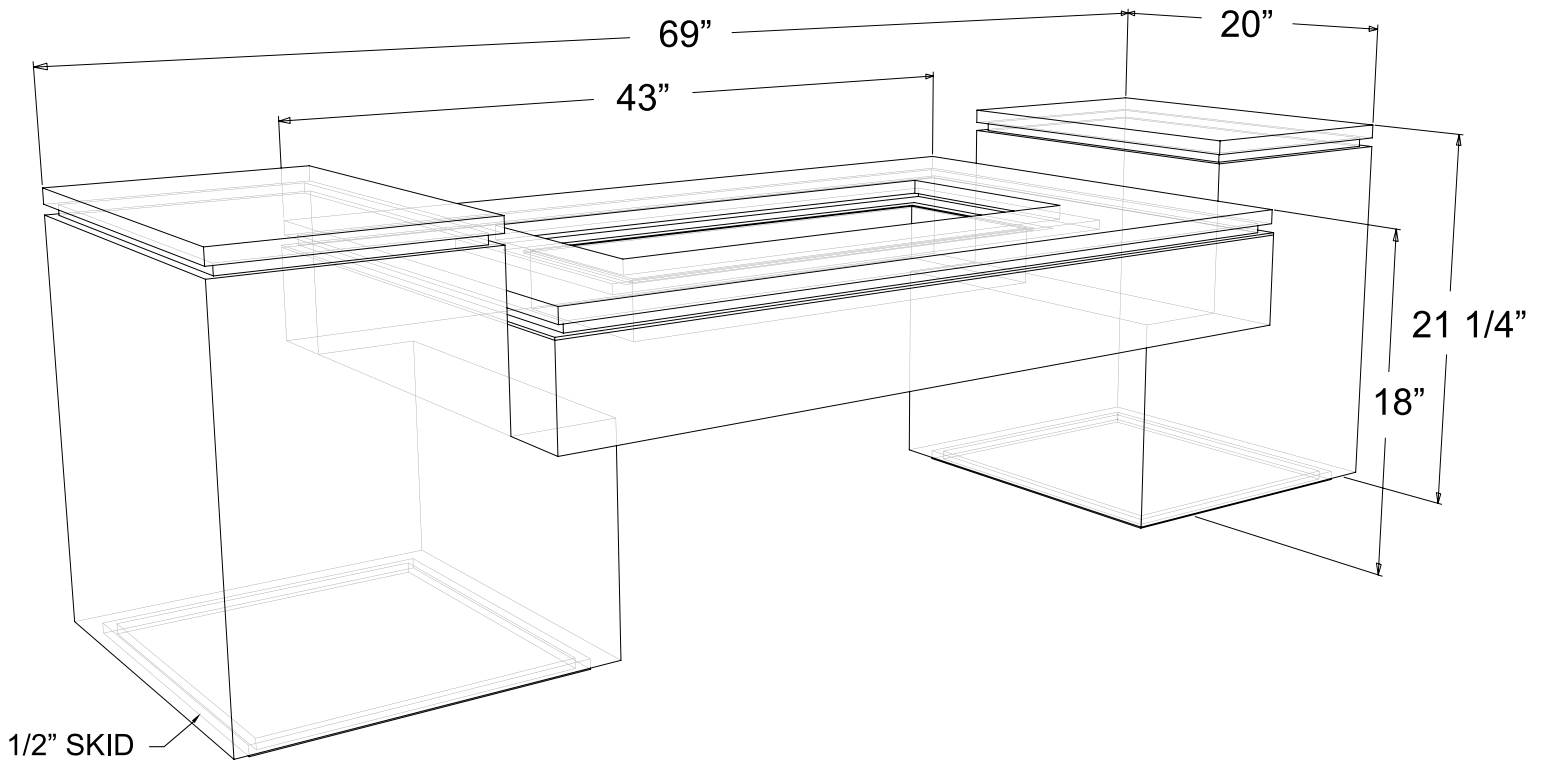

Propane Fire Table

Overall : 69" X 20" X 21.25"

Fire Table : 43" X 28" X 5"

Weight - Steel : 225 lbs. Aluminum : 112 lbs.

Capacity : 0.5 cubic feet

995 Governor Dr. #103
El Dorado Hills, CA 95762

866 382-8600