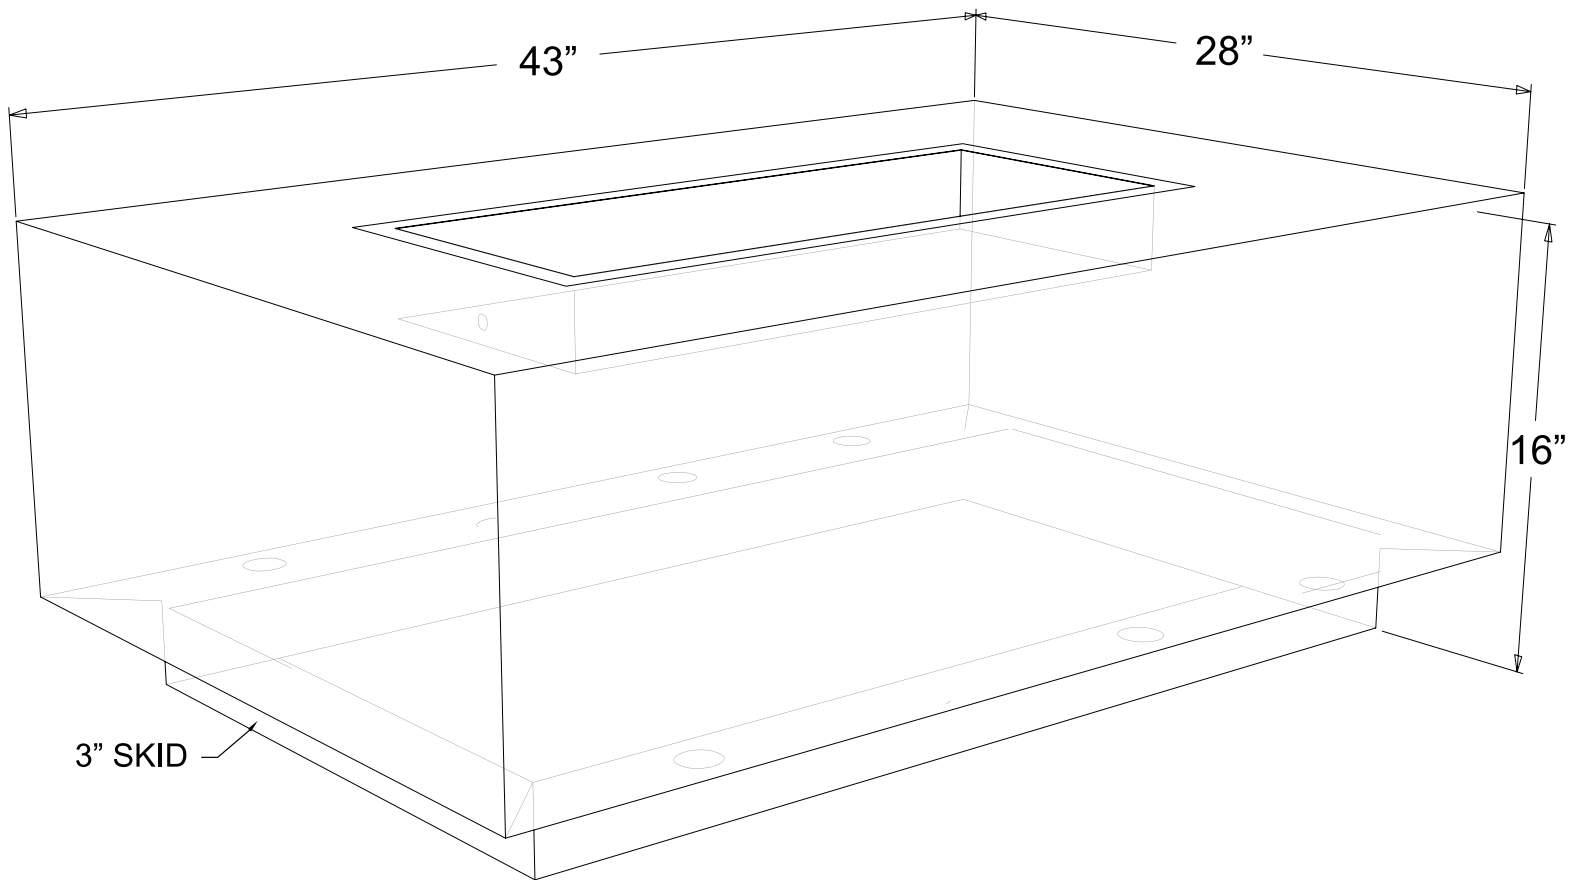

Rectangle Fire Pit

43" X 28" X 16"

Weight - Steel : 115 lbs. Aluminum : 58 lbs.

Capacity : 0.25 cubic feet

YARDART

995 Governor Dr. #103
El Dorado Hills, CA 95762

866 382-8600

info@yardart.com