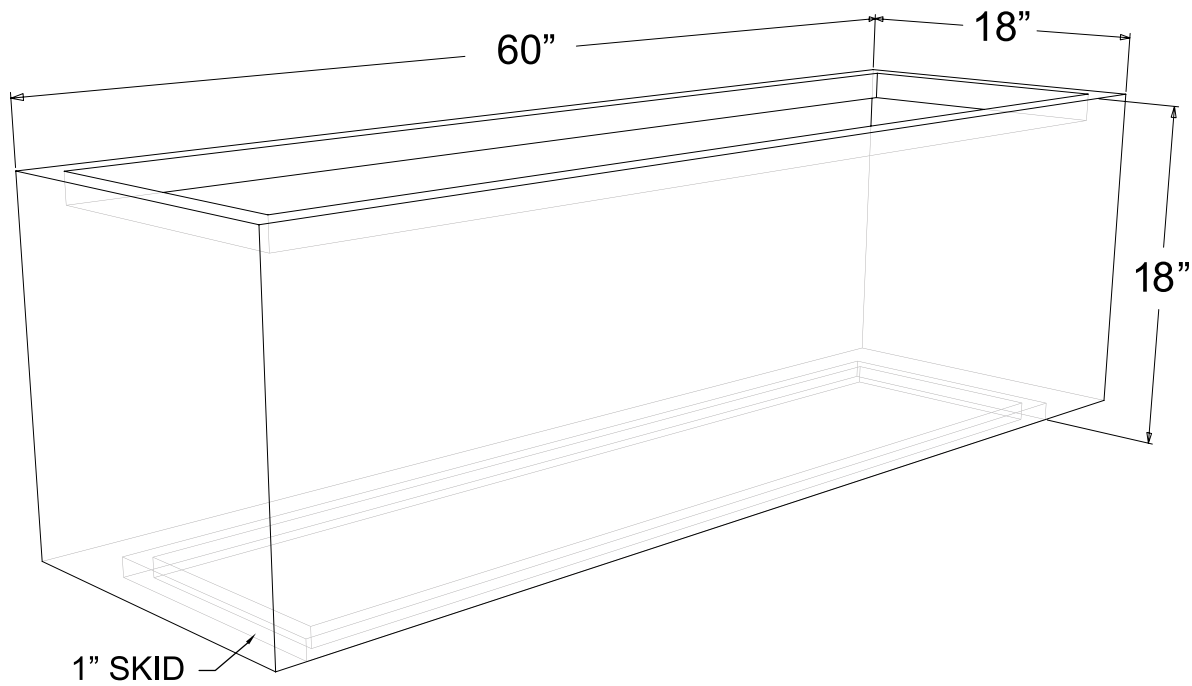

Rectangular Planter - Small

25"L X 18"W X 18"H

Weight - Steel : 55 lbs. Aluminum : 23 lbs.

Capacity : 4.25 cubic feet

995 Governor Dr. #103
El Dorado Hills, CA 95762

866 382-8600

YARDART info@yardart.com

Rectangular Planter - Medium

42"L X 18"W X 18"H

Weight - Steel : 80 lbs. Aluminum : 33 lbs.

Capacity : 7 cubic feet

995 Governor Dr. #103
El Dorado Hills, CA 95762

866 382-8600

YARDART info@yardart.com

Rectangular Planter - Large

60"L X 18"W X 18"H

Weight - Steel : 107 lbs. Aluminum : 45 lbs.

Capacity : 10.25 cubic feet

995 Governor Dr. #103
El Dorado Hills, CA 95762

866 382-8600

YARDART info@yardart.com