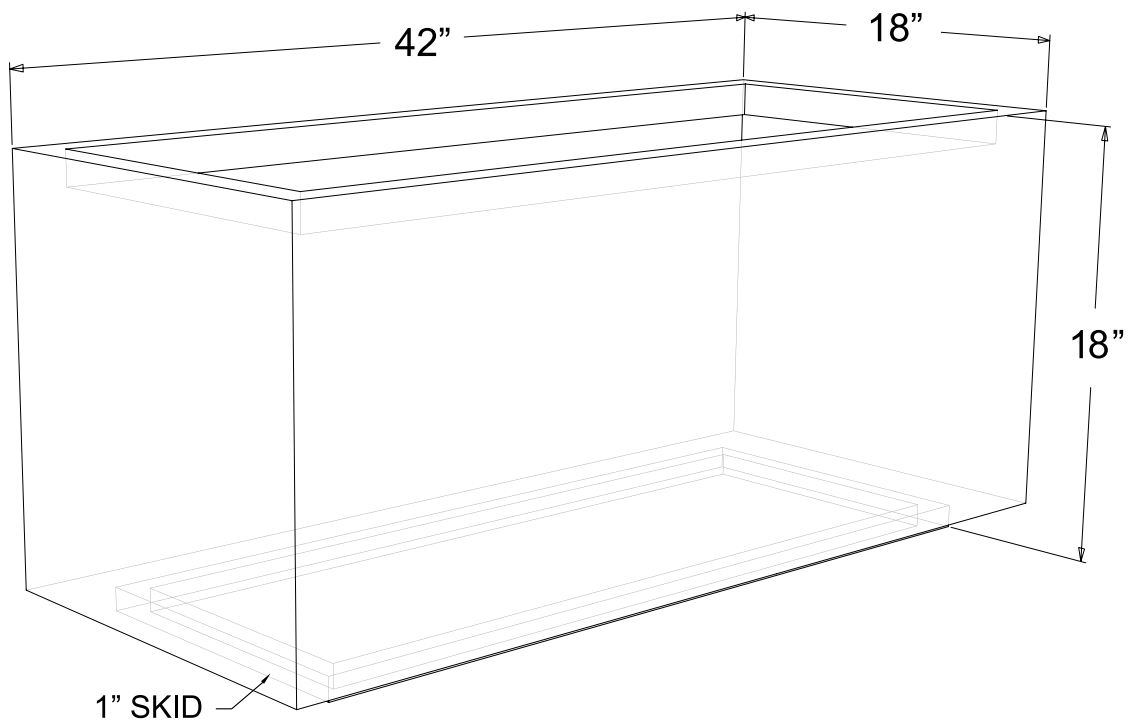

Rectangular Planter - Small

25"L X 18"W X 18"H

Weight - Steel : 55 lbs. Aluminum : 23 lbs.

Capacity : 4.25 cubic feet

995 Governor Dr. #103
El Dorado Hills, CA 95762

866 382-8600

YARDART info@yardart.com

Rectangular Planter - Medium

42"L X 18"W X 18"H

Weight - Steel : 80 lbs. Aluminum : 33 lbs.

Capacity : 7 cubic feet

995 Governor Dr. #103
El Dorado Hills, CA 95762

866 382-8600

YARDART info@yardart.com

Rectangular Planter - Large

60"L X 18"W X 18"H

Weight - Steel : 107 lbs. Aluminum : 45 lbs.

Capacity : 10.25 cubic feet

995 Governor Dr. #103
El Dorado Hills, CA 95762

866 382-8600

YARDART info@yardart.com