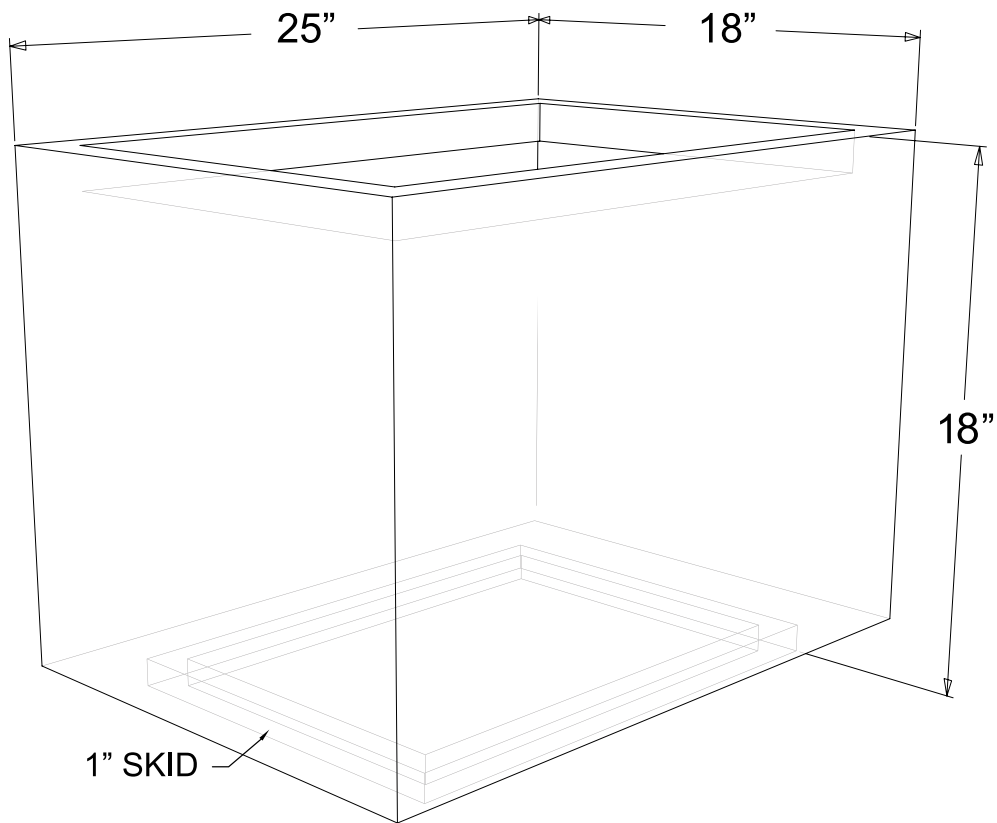

Rectangular Planter - Small

25"L X 18"W X 18"H

Weight - Steel : 55 lbs. Aluminum : 23 lbs.

Capacity : 4.25 cubic feet

995 Governor Dr. #103
El Dorado Hills, CA 95762

866 382-8600

YARDART info@yardart.com

Rectangular Planter - Medium

42"L X 18"W X 18"H

Weight - Steel : 80 lbs. Aluminum : 33 lbs.

Capacity : 7 cubic feet

995 Governor Dr. #103
El Dorado Hills, CA 95762

866 382-8600

YARDART info@yardart.com

Rectangular Planter - Large

60"L X 18"W X 18"H

Weight - Steel : 107 lbs. Aluminum : 45 lbs.

Capacity : 10.25 cubic feet

995 Governor Dr. #103
El Dorado Hills, CA 95762

866 382-8600

YARDART info@yardart.com