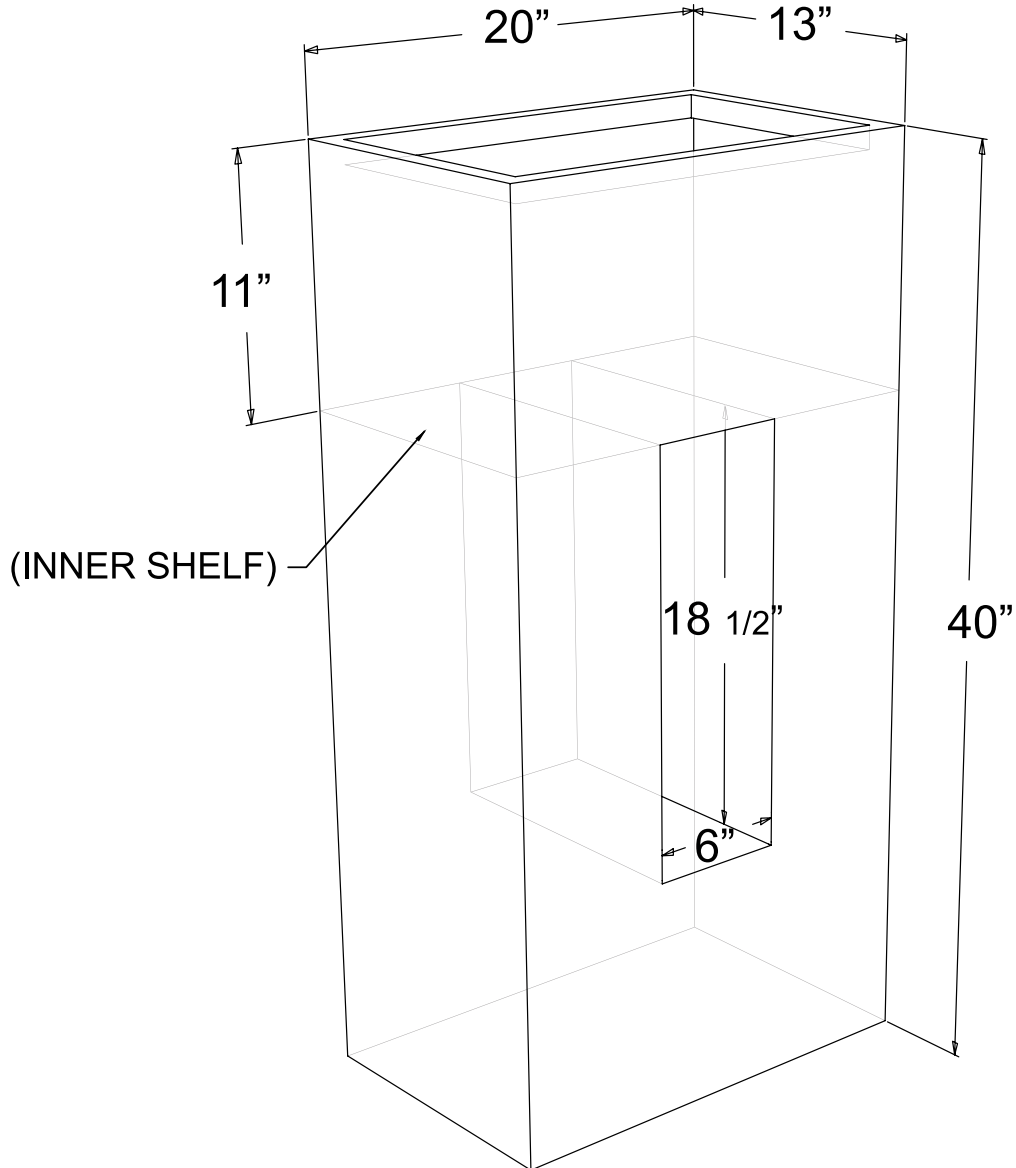

Vertical Box Planter

20"L X 13"W X 40"H

Weight - Steel : 74 lbs. Aluminum : 34 lbs.

Capacity : 1.5 cubic feet

995 Governor Dr. #103
El Dorado Hills, CA 95762

866 382-8600

YARDART info@yardart.com